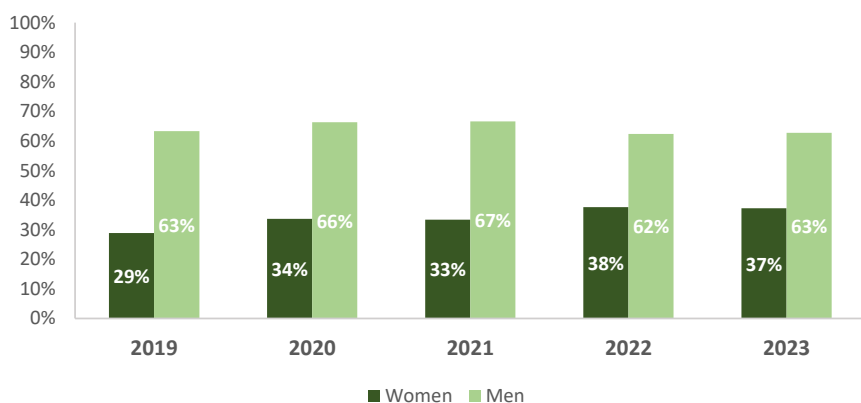

Profile of one school year

Whole MSC programmes, 2023

The period 2019-2023 MSc programmes

Admitted Whole MSC programmes

| | 2019 | 2020 | 2021 | 2022 | 2023 | Progress 2019-2023 |
|------------|-------|-------|-------|-------|-------|--------------------|
| Amount (N) | 2.013 | 2.184 | 2.570 | 2.315 | 2.564 | 380 |
| Percentage | - | 8% | 15% | -11% | 10% | 15% |

Gender representation for Whole MSC programmes

Age at entrance education for Whole MSC programmes

Average age at study start on Whole MSC programmes

Admitted split into types on Whole MSC programmes

Admitted split into country groups on Whole MSC programmes