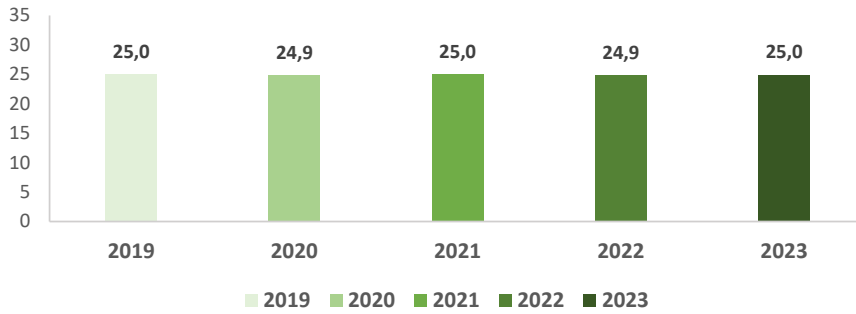

Profile of one school year

Whole MSC programmes, 2023

The period 2019-2023 MSc programmes

Admitted Whole MSC programmes

| | 2019 | 2020 | 2021 | 2022 | 2023 | Progress 2019-2023 |
|------------|-------|-------|-------|-------|-------|--------------------|
| Amount (N) | 2.013 | 2.184 | 2.570 | 2.315 | 2.564 | 380 |
| Percentage | - | 8% | 15% | -11% | 10% | 15% |

Gender representation for Whole MSC programmes

Age at entrance education for Whole MSC programmes

Average age at study start on Whole MSC programmes

Admitted split into types on Whole MSC programmes

Admitted split into country groups on Whole MSC programmes