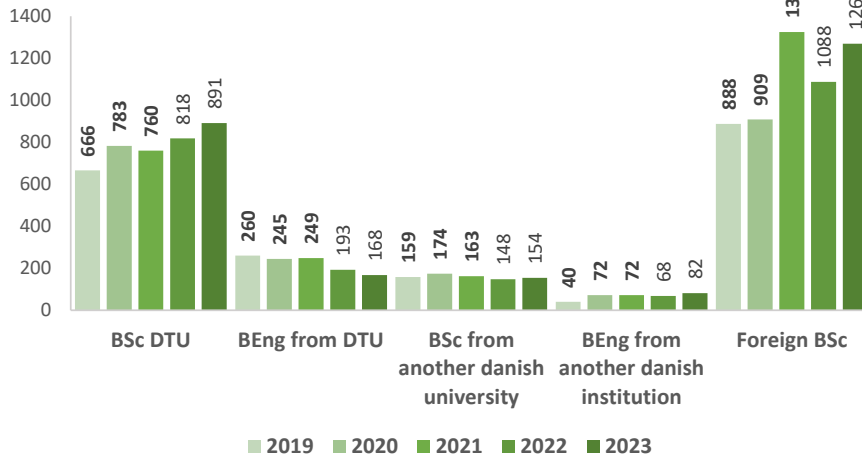

Profile of one school year

Whole MSC programmes, 2023

The period 2019-2023 MSc programmes

Admitted Whole MSC programmes

| | 2019 | 2020 | 2021 | 2022 | 2023 | Progress 2019-2023 |
|------------|-------|-------|-------|-------|-------|--------------------|
| Amount (N) | 2.013 | 2.184 | 2.570 | 2.315 | 2.564 | 380 |
| Percentage | - | 8% | 15% | -11% | 10% | 15% |

Gender representation for Whole MSC programmes

Age at entrance education for Whole MSC programmes

Average age at study start on Whole MSC programmes

Admitted split into types on Whole MSC programmes

Admitted split into country groups on Whole MSC programmes