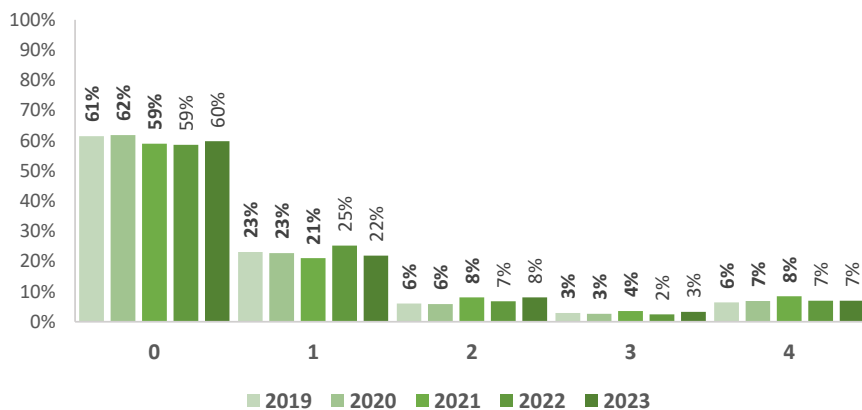

Profile of one school year

Whole MSC programmes, 2023

The period 2019-2023 MSc programmes

Admitted Whole MSC programmes

| | 2019 | 2020 | 2021 | 2022 | 2023 | Progress 2019-2023 |
|------------|-------|-------|-------|-------|-------|--------------------|
| Amount (N) | 2.013 | 2.184 | 2.570 | 2.315 | 2.564 | 380 |
| Percentage | - | 8% | 15% | -11% | 10% | 15% |

Gender representation for Whole MSC programmes

Age at entrance education for Whole MSC programmes

Average age at study start on Whole MSC programmes

Admitted split into types on Whole MSC programmes

Admitted split into country groups on Whole MSC programmes