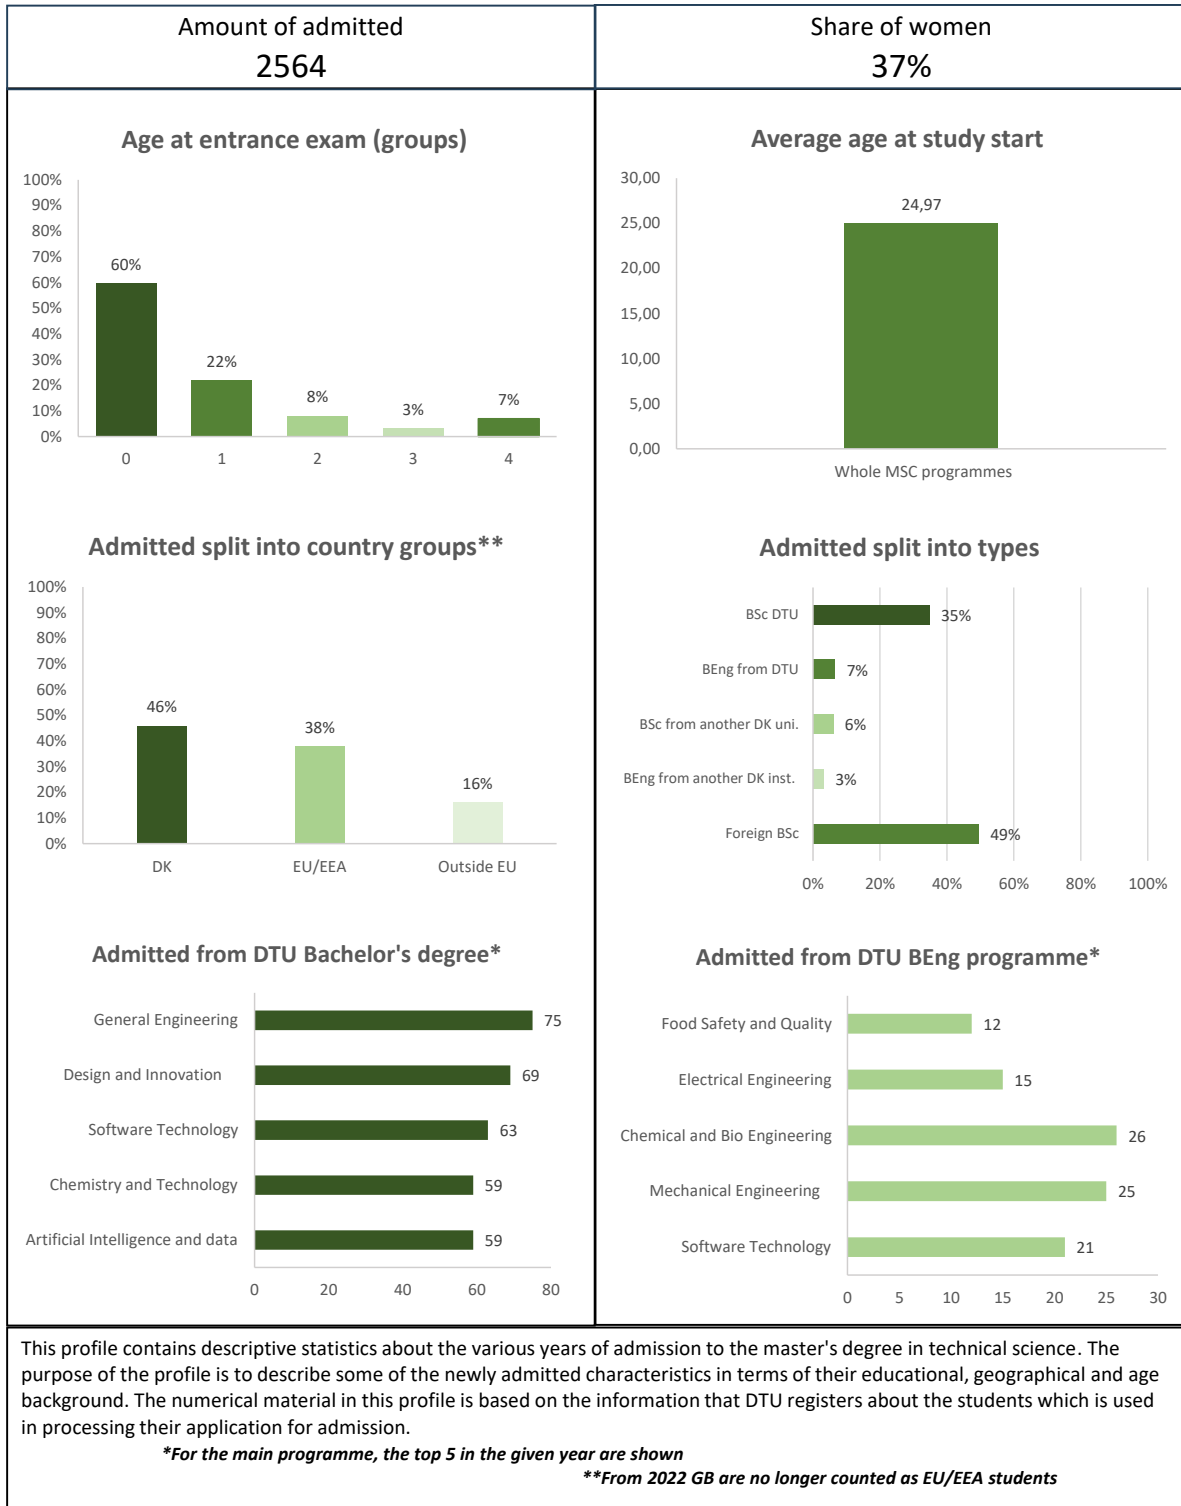

Profile of one school year

Whole MSC programmes, 2023

The period 2019-2023 MSc programmes

Admitted Whole MSC programmes

| | 2019 | 2020 | 2021 | 2022 | 2023 | Progress 2019-2023 |
|------------|-------|-------|-------|-------|-------|--------------------|
| Amount (N) | 2.013 | 2.184 | 2.570 | 2.315 | 2.564 | 380 |
| Percentage | - | 8% | 15% | -11% | 10% | 15% |

Gender representation for Whole MSC programmes

Age at entrance education for Whole MSC programmes

Average age at study start on Whole MSC programmes

Admitted split into types on Whole MSC programmes

Admitted split into country groups on Whole MSC programmes