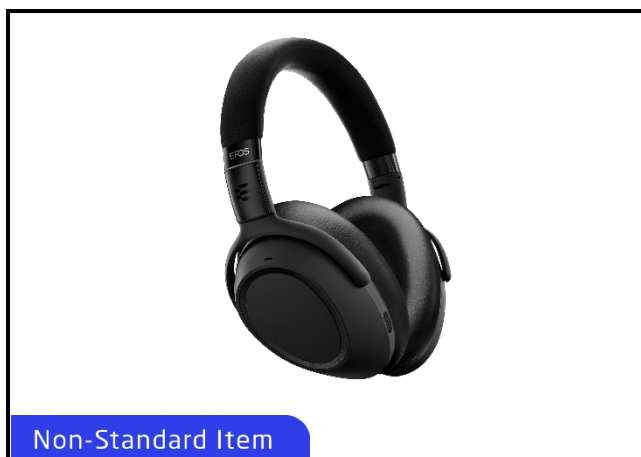

SENNHEISER EPOS ADAPT 660

PRODUCT DESCRIPTION

The EPOS Adapt 660 is a Bluetooth over-ear headset built for clear calls and comfort in hybrid work. It offers active noise cancellation, AI-enhanced microphones, up to 30 hours of battery life, multi-device connectivity, a Microsoft Teams button, touch controls, stereo sound, and a foldable design for easy use during meetings, travel, or daily media.

Category:

Headset, Wired

Item Number:

1001373

Supplier:

ATEA A/S

Estimated Price:

1.213 DKK

Delivery Time:

Standard (1 week)

AIT Stock Item:

No

Purchase Agreement:

Yes

SPECIFICATIONS	DETAILS
Manufacturer	Sennheiser
Interface	Bluetooth (USB-C Adapter)
Form Factor	Full Size
Active Noise Cancelling	Yes
Earpad Material	Leatherette, Soft Memory Foam
Speaker Frequency Response	17 - 23.000Hz
Microphone Frequency Response	100 - 8000Hz
Microphone Noise Cancelling	Yes
Dimensions (W x D x H)	14.9 x 7.9 x 19.3 cm
Weight	231g
Included Accessories	Audio Cable USB Adapter Carrying Bag USB-C Charging Cable USB-C Bluetooth Dongle
Supported OS	Windows, MacOS, iOS
Software Certification	Zoom Certified Certified for Microsoft Teams

For Administration Users: [Order Here](#)

For Non-Administration Users: [Order Here](#)