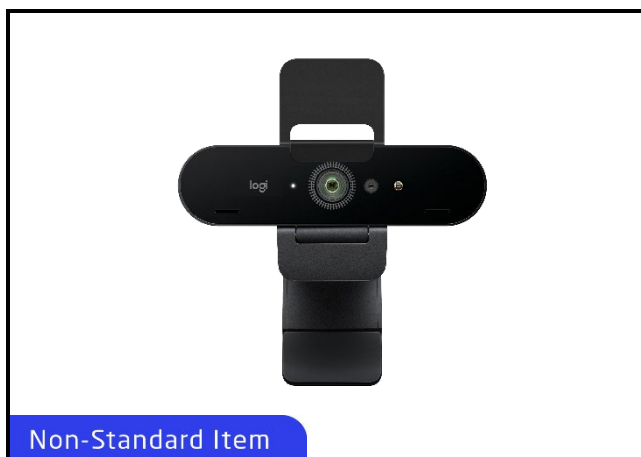

LOGITECH BRIO 4K WEBCAM

Non-Standard Item

PRODUCT DESCRIPTION

The Logitech BRIO 4K Webcam is a high-end USB camera for professional calls and streaming, offering 4K video at 30 fps, 1080p at 60 fps, and 720p at 90 fps. It features RightLight 3 with HDR, autofocus, 5× digital zoom, dual noise-cancelling microphones, Windows Hello compatibility, and includes a privacy shutter plus adjustable field of view.

Category:

Webcam

Item Number:

960-001746

Supplier:

ATEA A/S

Estimated Price:

763 DKK

Delivery Time:

Standard (1 week)

AIT Stock Item:

No

Purchase Agreement:

Yes

SPECIFICATIONS	DETAILS
Manufacturer	Logitech
Interface	USB-C
Cable Length	1.83 m
Max Resolution	4096 x 2160
Privacy Shutter	Yes (attachable)
Field of View	65° - 90°
Dimensions (W x D x H)	10.2 x 2.7 x 2.7 cm
Weight	63g
Software Certification	Microsoft Teams, Zoom
Supported OS	Windows, MacOS
Included Accessories	Attachable Mounting Clip Privacy Shutter USB-A to USB-C Cable (1.5 m)

For Administration Users: [Order Here](#)

For Non-Administration Users: [Order Here](#)