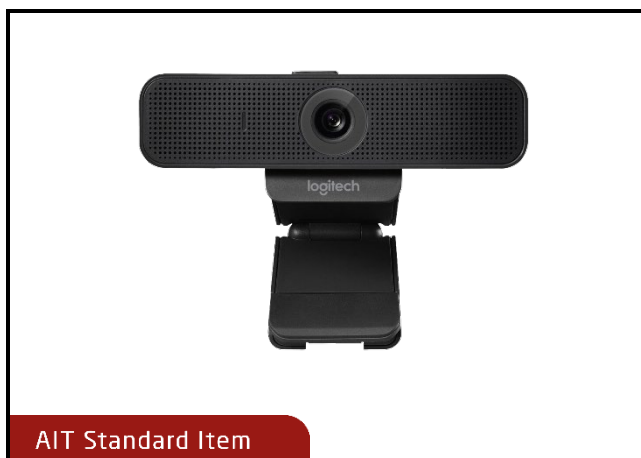

LOGITECH C925E WEBCAM

Category:

Webcam

Item Number:

960-001076

Supplier:

ATEA A/S

Estimated Price:

456 DKK

Delivery Time:

Standard (1 week)

AIT Stock Item:

Yes

Purchase Agreement:

Yes

PRODUCT DESCRIPTION

The Logitech C925e is a USB webcam offering Full HD 1080p video and clear audio, with autofocus and RightLight 2 for optimal image quality in any lighting. It has dual omnidirectional microphones, a 78° field of view, a privacy shutter, plug-and-play USB connectivity, and works with major collaboration platforms—ideal for remote work and video calls.

SPECIFICATIONS	DETAILS
Manufacturer	Logitech
Interface	USB-A
Cable Length	1.83 m
Max Resolution	1920 x 1080
Privacy Shutter	Yes
Field of View	78°
Dimensions (W x D x H)	12.6 x 4.5 x 7.3 cm
Weight	170g
Supported OS	Windows, MacOS, Linux Enterprise

For Administration Users: [Order Here](#)

For Non-Administration Users: [Order Here](#)