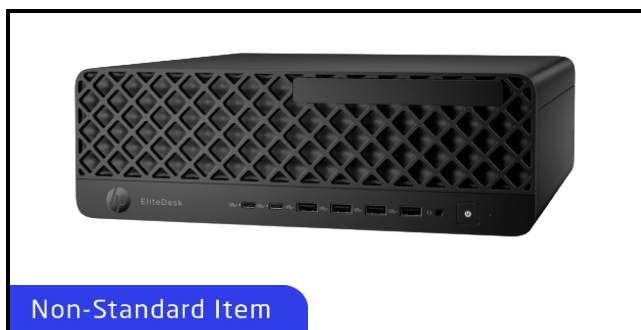

For Administration Users: [Order Here](#)

For Non-Administration Users: [Order Here](#)

HP ELITEDESK 8 SMALL FORM FACTOR G11

PRODUCT DESCRIPTION

Enterprise SFF desktop with AI-powered performance, optional discrete graphics, up to 3 M.2 SSDs, flexible expansion, and support for up to 8 displays. Designed for demanding administrative and technical tasks.