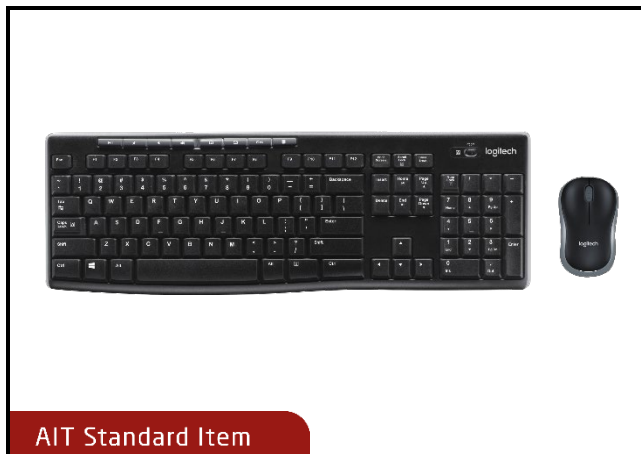

For Administration Users: [Order Here](#)

For Non-Administration Users: [Order Here](#)

ACCESSORIES

KEYBOARD & MOUSE

LOGITECH MK270 WIRELESS COMBO

PRODUCT DESCRIPTION

The Logitech MK270 is a wireless keyboard-and-mouse set designed for everyday office use. It offers reliable wireless connectivity, a compact keyboard layout, and a comfortable optical mouse.