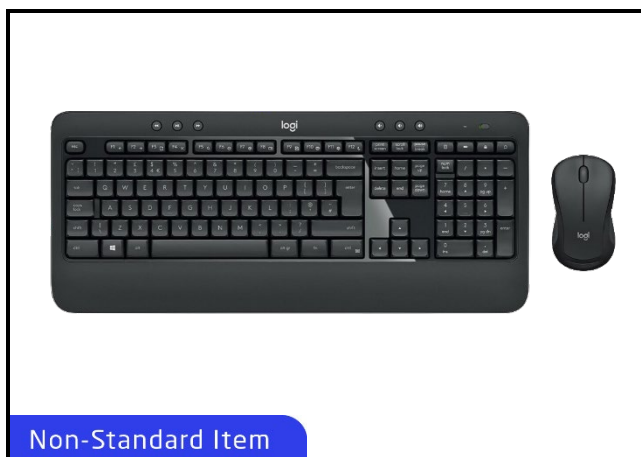

Delivery Time:

Standard (1 week)

AIT Stock Item:

Yes

Purchase Agreement:

Yes

SPECIFICATIONS	DETAILS
Manufacturer	Logitech
Interface	2.4GHz (USB Receiver)
Max Operating Distance	Up to 10 m
Localization and Layout	Nordic
Dimensions (W x D x H)	Keyboard: 44.1 cm x 14.9 cm x 1.8 cm Mouse: 6 cm x 9.9 cm x 3.9 cm
Weight	Keyboard: 481g Mouse: 50g
Supported OS	Windows

For Administration Users: [Order Here](#)

For Non-Administration Users: [Order Here](#)

LOGITECH MK540 ADVANCED WIRELESS COMBO

PRODUCT DESCRIPTION

The Logitech MK540 Advanced is a wireless keyboard-and-mouse set designed for comfortable and efficient daily office work. It provides reliable 2.4GHz wireless connectivity and includes an ergonomically shaped optical mouse.