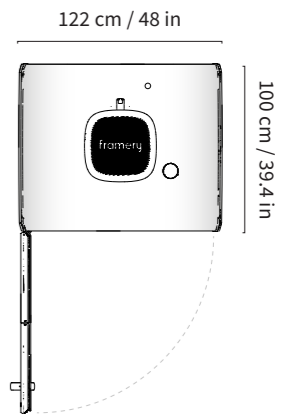

Colors

Exterior

Interior panels

Frame

Table

Seat Fabrics

Technical specifications

- Size**
 - Exterior
225,5 cm × 122 cm × 100 cm (h, w, d)
88.8 in × 48 in × 39.4 in (h, w, d)
 - With castors (comes with movability kit):
extra 3 cm / 1.18 in in height
 - With activated carbon filter:
extra 6.5 cm / 2.56 in in height
 - Interior
204 cm × 102 cm × 93 cm (h, w, d)
80.3 in × 40 in × 36.6 in (h, w, d)
 - Doorway
204 cm × 101,5 cm (h, w)
80.3 in × 40 in (h, w)
- Weight** 357 kg / 787 lb
- Ventilation space** Minimum recommended space for air to circulate
Above: 15 cm / 5.9 in
- Acoustics** > 30 dB (Speech level reduction according to ISO 23351-1 testing method)
- Airflow** Total airflow is 29l/s, 61 CFM (103,6 m3/h)
On standby mode the fans are working on 25 % of the maximum power.
- Lighting** Ceiling light: color temperature 4000 K, illuminance up to 500 lux on the tabletop.
Video conference light: color temperature 4000 K, illuminance up to 400 lux on the user's facial area.
- Exterior materials** Exterior: Powder coated deep-drawn steel panels.
Glass: Sound control laminated glass (4 + 4 mm).
Frame: Matt black frames made from steel & aluminum.
- Interior materials** Solid walls and roof: A sandwich element chassis, made of deep-drawn sheet metal & recycled acoustic foam.
Replaceable interior panels made from PET sheets which are laminated with polyester fabric.
Anti-static and stain resistant low loop pile carpet for the floor.
Table Formica laminate on birch plywood with varnish trim.

Power cord can be led out of the bottom corner of the pod or from the roof. The cord length outside the pods is 4,5 m / 177.6 in
The door handedness can be changed on-demand with simple tools, by flipping the front frame in its place.