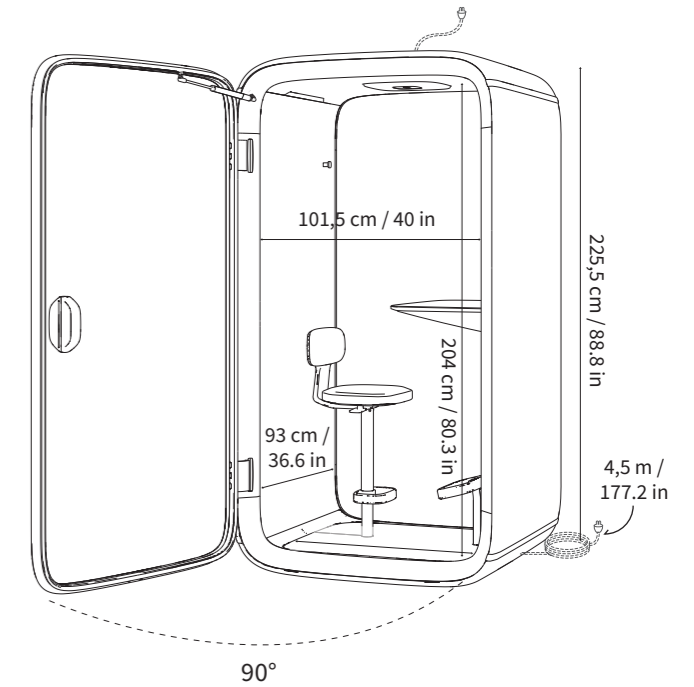

Colors

Exterior

Interior panels

Frame

Table

Seat Fabrics

Technical specifications

- Size**
 - Exterior
225,5 cm × 122 cm × 100 cm (h, w, d)
88.8 in × 48 in × 39.4 in (h, w, d)
 - With castors (comes with movability kit):
extra 3 cm / 1.18 in in height
 - With activated carbon filter:
extra 6.5 cm / 2.56 in in height
 - Interior
204 cm × 102 cm × 93 cm (h, w, d)
80.3 in × 40 in × 36.6 in (h, w, d)
 - Doorway
204 cm × 101,5 cm (h, w)
80.3 in × 40 in (h, w)
- Weight** 357 kg / 787 lb
- Ventilation space** Minimum recommended space for air to circulate
Above: 15 cm / 5.9 in
- Acoustics** > 30 dB (Speech level reduction according to ISO 23351-1 testing method)
- Airflow** Total airflow is 29l/s, 61 CFM (103,6 m3/h)
On standby mode the fans are working on 25 % of the maximum power.
- Lighting** Ceiling light: color temperature 4000 K, illuminance up to 500 lux on the tabletop.
Video conference light: color temperature 4000 K, illuminance up to 400 lux on the user's facial area.
- Exterior materials** Exterior: Powder coated deep-drawn steel panels.
Glass: Sound control laminated glass (4 + 4 mm).
Frame: Matt black frames made from steel & aluminum.
- Interior materials** Solid walls and roof: A sandwich element chassis, made of deep-drawn sheet metal & recycled acoustic foam.
Replaceable interior panels made from PET sheets which are laminated with polyester fabric.
Anti-static and stain resistant low loop pile carpet for the floor.
Table Formica laminate on birch plywood with varnish trim.

Power cord can be led out of the bottom corner of the pod or from the roof. The cord length outside the pods is 4,5 m / 177.6 in
The door handedness can be changed on-demand with simple tools, by flipping the front frame in its place.